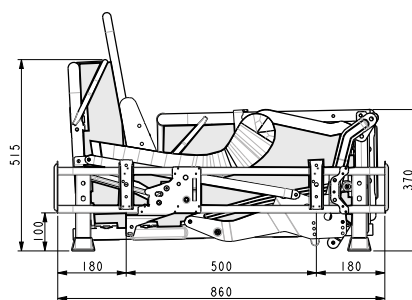

## Nova H<sup>18</sup>

Sedac - Belgium

Nova 18 is also available in grid version.

Upholstery in knock-down with female gliders welded on the base and male gliders on the upholstery.

Backrest with middle bar  
480 - 570 mm height

Backrest 390 mm height

## Accessories

Male gliders

Link arm/back

Mattress strap

Ref	A	B mattress
182 / 160 cm	182 cm	160 cm
162 / 140 cm	162 cm	140 cm
142 / 120 cm	142 cm	120 cm
122 / 100 cm	122 cm	100 cm
102 / 80 cm	102 cm	80 cm