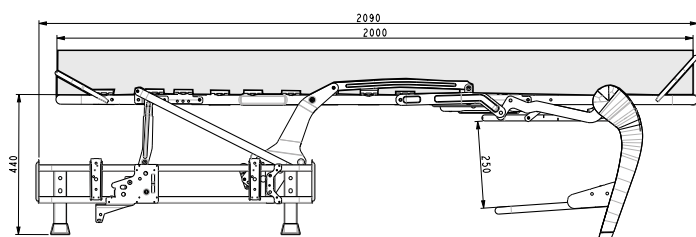

## Nova H<sup>18</sup>

Sedac - Belgium

Nova 18 is also available in grid version.

Upholstery in knock-down with female gliders welded on the base and male gliders on the upholstery.

Backrest with middle bar  
480 - 570 mm height

Backrest 390 mm height

## Accessories

Male gliders

Link arm/back

Mattress strap

Ref	A	B mattress
182 / 160 cm	182 cm	160 cm
162 / 140 cm	162 cm	140 cm
142 / 120 cm	142 cm	120 cm
122 / 100 cm	122 cm	100 cm
102 / 80 cm	102 cm	80 cm