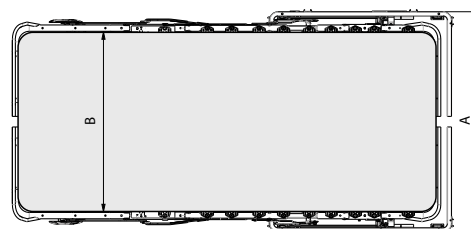

## Nova H<sup>18</sup>

Sedac - Belgium

Nova 18 is also available in grid version.

Upholstery in knock-down with female gliders welded on the base and male gliders on the upholstery.

Backrest with middle bar  
480 - 570 mm height

Backrest 390 mm height

## Accessories

Male gliders

Link arm/back

Mattress strap

Ref	A	B mattress
182 / 160 cm	182 cm	160 cm
162 / 140 cm	162 cm	140 cm
142 / 120 cm	142 cm	120 cm
122 / 100 cm	122 cm	100 cm
102 / 80 cm	102 cm	80 cm