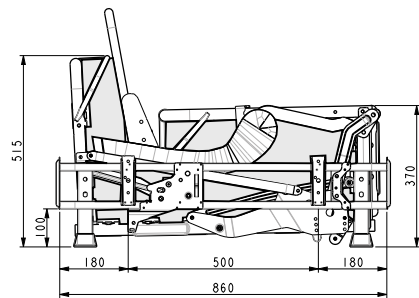

Length: 198 cm
Width: 140 / 160 / 180 cm

- A self-supporting revolving mechanism with a base frame allowing a knock-down upholstery to supply the action separately from the upholstered parts.
- Fixed back and seat cushions, no need to remove while opening the action.
- The luxury of a comfort bed with a 18 cm mattress either foam (depending of density) or spring.

Nova H¹⁸ Bi-zone

Sedac - Belgium

Demo Video

Upholstery in knock-down with female gliders welded on the base and male gliders on the upholstery.

Backrest with middle bar
480 - 570 mm height

Backrest 390 mm height

Available with
GOODSIDE®
slats

Accessories

Male gliders

Link arm/back

Mattress strap

Ref	A	B mattress
202 / 180 cm	202 cm	180 cm
182 / 160 cm	182 cm	160 cm
162 / 140 cm	162 cm	140 cm

01/2024 We reserve the right to modify our products without prior advice. All pictures shown are for illustration purpose only. Actual product may vary.