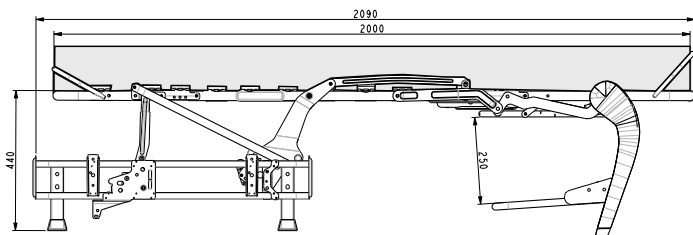

Nova H¹⁸ Bi-zone

Sedac - Belgium

Demo Video

Upholstery in knock-down with female gliders welded on the base and male gliders on the upholstery.

Backrest with middle bar
480 - 570 mm height

Backrest 390 mm height

Available with
GOODSIDE®
slats

Accessories

Male gliders

Link arm/back

Mattress strap

Ref	A	B mattress
202 / 180 cm	202 cm	180 cm
182 / 160 cm	182 cm	160 cm
162 / 140 cm	162 cm	140 cm

01/2024 We reserve the right to modify our products without prior advice. All pictures shown are for illustration purpose only. Actual product may vary.