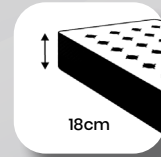

Length: 198 cm
Width: 140 / 160 / 180 cm

- A self-supporting revolving mechanism with a base frame allowing a knock-down upholstery to supply the action separately from the upholstered parts.
- Fixed back and seat cushions, no need to remove while opening the action.
- The luxury of a comfort bed with a 18 cm mattress either foam (depending of density) or spring.

Nova H¹⁸ Bi-zone

Sedac - Belgium

Demo Video

Upholstery in knock-down with female gliders welded on the base and male gliders on the upholstery.

Backrest with middle bar
480 - 570 mm height

Backrest 390 mm height

Available with
GOODSIDE®
slats

Accessories

Male gliders

Link arm/back

Mattress strap

Ref	A	B mattress
202 / 180 cm	202 cm	180 cm
182 / 160 cm	182 cm	160 cm
162 / 140 cm	162 cm	140 cm

01/2024 We reserve the right to modify our products without prior advice. All pictures shown are for illustration purpose only. Actual product may vary.