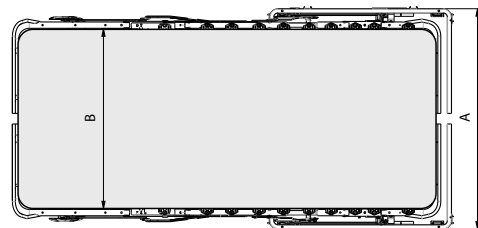

Nova H¹⁸ Bi-zone

Sedac - Belgium

Demo Video

Upholstery in knock-down with female gliders welded on the base and male gliders on the upholstery.

Backrest with middle bar
480 - 570 mm height

Backrest 390 mm height

Available with
GOODSIDE®
slats

Accessories

Male gliders

Link arm/back

Mattress strap

Ref	A	B mattress
202 / 180 cm	202 cm	180 cm
182 / 160 cm	182 cm	160 cm
162 / 140 cm	162 cm	140 cm

01/2024 We reserve the right to modify our products without prior advice. All pictures shown are for illustration purpose only. Actual product may vary.