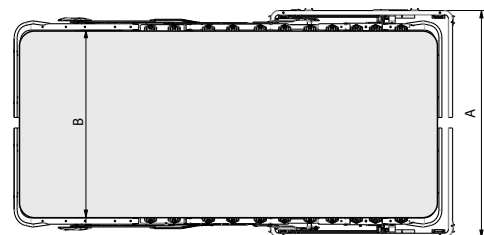

## Backrest options

360 - 440 - 480 - 570 mm height

With middle bar  
480 - 570 mm height

With grid  
570 mm height

Quilt holder

## Accessories

DF arm bracket

Male gliders

Link arm/back

Mattress strap

Ref	A	B mattress
182 / 160 cm	182 cm	160 cm
162 / 140 cm	162 cm	140 cm
142 / 120 cm	142 cm	120 cm
122 / 100 cm	122 cm	100 cm
102 / 80 cm	102 cm	80 cm