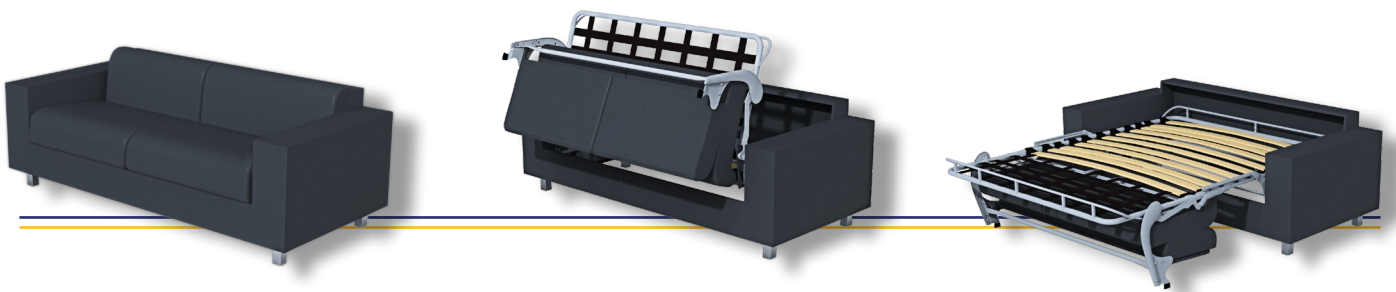

Length: 198 cm  
Width: 80 / 100 / 120 / 140 / 160 cm

- A high leg self-supporting revolving mechanism with a base frame allowing a knock-down upholstery to supply the action separately from the upholstered parts.
- Fixed backrest and seat cushions, no need to remove while opening the action.
- Well engineered fixation bracked for you design arm with extra stability.
- High-leg option also available on Nova<sup>14</sup> DF Bi-zone and grid.

## Nova H<sup>14</sup> without feet

Special engineered armbracket for extra stability of the design arm.

Sedac - Belgium

Highleg adaptor to make your Nova DF in to a High-leg model.  
Mounted on the backpiece connection.

available in grid version.

available in Bi-zone version with graphite or GOODSIDE® slats.

## Backrest options

360 - 440 - 480 - 570 mm height

With middle bar  
480 - 570 mm height

With grid  
570 mm height

Quilt holder