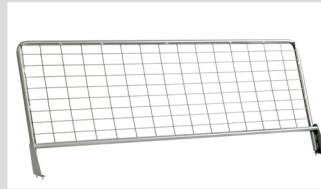

Length: 198 cm  
Width: 80 / 100 / 120 / 140 / 160 cm

- A high leg self-supporting revolving mechanism with a base frame allowing a knock-down upholstery to supply the action separately from the upholstered parts.
- Fixed backrest and seat cushions, no need to remove while opening the action.
- Well engineered fixation bracked for you design arm with extra stability.
- High-leg option also available on Nova<sup>14</sup> DF Bi-zone and grid.

## Nova H<sup>14</sup> without feet

Special engineered armbracket for extra stability of the design arm.

Sedac - Belgium

Highleg adaptor to make your Nova DF in to a High-leg model.  
Mounted on the backpiece connection.

available in grid version.

available in Bi-zone version with graphite or GOODSIDE® slats.

## Backrest options

360 - 440 - 480 - 570 mm height

With middle bar  
480 - 570 mm height

With grid  
570 mm height

Quilt holder