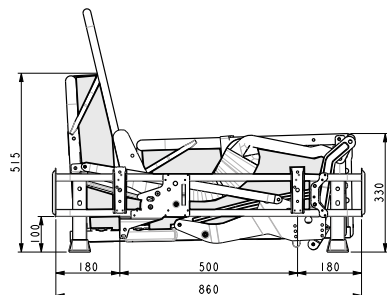

## Backrest options

360 - 440 - 480 - 570 mm height

With middle bar  
480 - 570 mm height

With grid  
570 mm height

Quilt holder

## Accessories

DF arm bracket

Male gliders

Link arm/back

Mattress strap

Ref	A	B mattress
182 / 160 cm	182 cm	160 cm
162 / 140 cm	162 cm	140 cm
142 / 120 cm	142 cm	120 cm
122 / 100 cm	122 cm	100 cm
102 / 80 cm	102 cm	80 cm