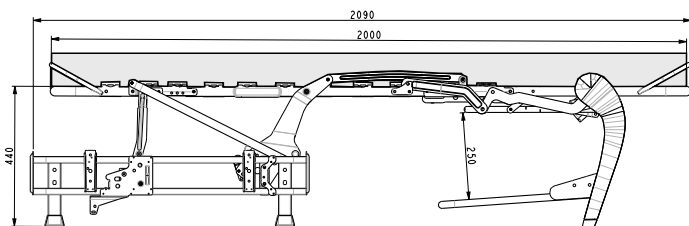

## Backrest options

360 - 440 - 480 - 570 mm height

With middle bar  
480 - 570 mm height

With grid  
570 mm height

Quilt holder

## Accessories

DF arm bracket

Male gliders

Link arm/back

Mattress strap

Ref	A	B mattress
182 / 160 cm	182 cm	160 cm
162 / 140 cm	162 cm	140 cm
142 / 120 cm	142 cm	120 cm
122 / 100 cm	122 cm	100 cm
102 / 80 cm	102 cm	80 cm