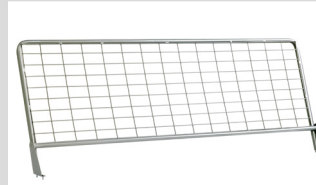

Length: 198 cm  
Width: 80 / 100 / 120 / 140 / 160 cm

- A self-supporting revolving mechanism with a base frame allowing a knock-down upholstery to supply the action separately from the upholstered parts.
- Fixed back and seat cushions, no need to remove while opening the action.
- The luxury of a comfort bed with a 14 cm mattress either foam (depending of density) or spring.

# Nova H<sup>14</sup>

Sedac - Belgium

Nova is also available in grid version.

Upholstery in knock-down with female gliders welded on the base and male gliders on the upholstery.

## Backrest options

310- 360 - 440 - 480 mm height

With middle bar  
480 - 570 mm height

With grid  
570 mm height

Quilt holder