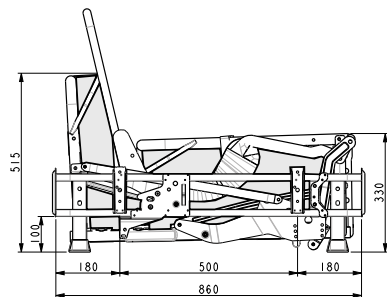

## Backrest options

310- 360 - 440 - 480 mm height

With middle bar  
480 - 570 mm height

With grid  
570 mm height

Quilt holder

## Accessories

Male gliders

Link arm/back

Mattress strap

Ref	A	B mattress
182 / 160 cm	182 cm	160 cm
162 / 140 cm	162 cm	140 cm
142 / 120 cm	142 cm	120 cm
122 / 100 cm	122 cm	100 cm
102 / 80 cm	102 cm	80 cm