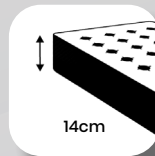

Length: 198 cm  
Width: 80 / 100 / 120 / 140 / 160 cm

- A self-supporting revolving mechanism with a base frame allowing a knock-down upholstery to supply the action separately from the upholstered parts.
- Fixed back and seat cushions, no need to remove while opening the action.
- The luxury of a comfort bed with a 14 cm mattress either foam (depending of density) or spring.

# Nova H<sup>14</sup>

Sedac - Belgium

Nova is also available in grid version.

Upholstery in knock-down with female gliders welded on the base and male gliders on the upholstery.

## Backrest options

310- 360 - 440 - 480 mm height

With middle bar  
480 - 570 mm height

With grid  
570 mm height

Quilt holder