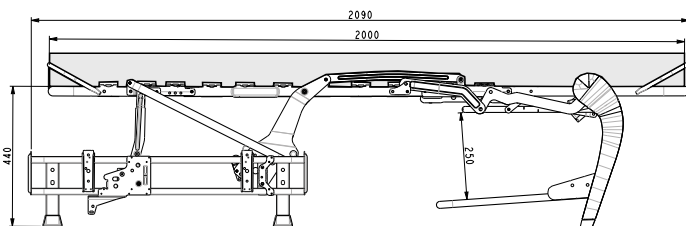

## Backrest options

310- 360 - 440 - 480 mm height

With middle bar  
480 - 570 mm height

With grid  
570 mm height

Quilt holder

## Accessories

Male gliders

Link arm/back

Mattress strap

Ref	A	B mattress
182 / 160 cm	182 cm	160 cm
162 / 140 cm	162 cm	140 cm
142 / 120 cm	142 cm	120 cm
122 / 100 cm	122 cm	100 cm
102 / 80 cm	102 cm	80 cm