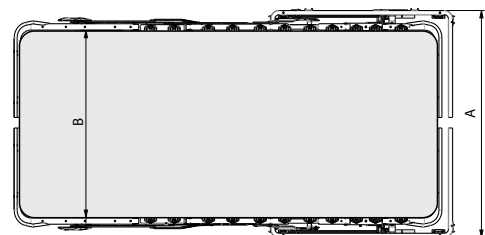

## Backrest options

310- 360 - 440 - 480 mm height

With middle bar  
480 - 570 mm height

With grid  
570 mm height

Quilt holder

## Accessories

Male gliders

Link arm/back

Mattress strap

Ref	A	B mattress
182 / 160 cm	182 cm	160 cm
162 / 140 cm	162 cm	140 cm
142 / 120 cm	142 cm	120 cm
122 / 100 cm	122 cm	100 cm
102 / 80 cm	102 cm	80 cm