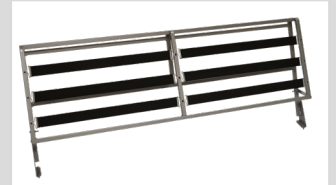

Length: 198 cm  
Width: 80 / 100 / 120 / 140 / 160 cm

- A self-supporting revolving mechanism with a base frame allowing a knock-down upholstery to supply the action separately from the upholstered parts.
- Fixed back and seat cushions, no need to remove while opening the action.
- The luxury of a comfort bed with a 14 cm mattress either foam (depending of density) or spring.

# Nova H<sup>14</sup>

Sedac - Belgium

Nova is also available in grid version.

Upholstery in knock-down with female gliders welded on the base and male gliders on the upholstery.

## Backrest options

310- 360 - 440 - 480 mm height

With middle bar  
480 - 570 mm height

With grid  
570 mm height

Quilt holder

## Accessories

Male gliders

Link arm/back

Mattress strap

Ref	A	B mattress
182 / 160 cm	182 cm	160 cm
162 / 140 cm	162 cm	140 cm
142 / 120 cm	142 cm	120 cm
122 / 100 cm	122 cm	100 cm
102 / 80 cm	102 cm	80 cm