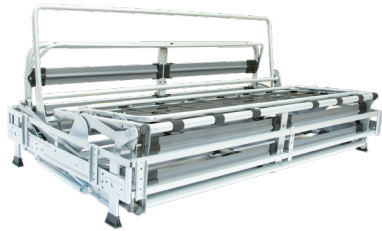

Length: 198 cm  
Width: 140 / 160 / 180 cm

- A self-supporting mechanism with a base frame allowing a knock-down upholstery to supply the action separately from the upholstered parts.
- Fixed backrest and seat cushions, no need to remove while opening the action.
- 2 zone slats for individual comfort.
- The luxury of a comfort bed with a 14 cm mattress either foam (depending of density) or spring.
- Strong interchangeable GOODSIDE® fibreglas slats.

# Nova H<sup>14</sup> Bi-Zone GOODSIDE®

Interchangeable slats

Upholstery in knock-down with female gliders welded on the base and male gliders on the upholstery

Sedac - Belgium

## Backrest options

310- 360 - 440 - 480 mm height

With middle bar  
480 - 570 mm height

With grid  
570 mm height

Quilt holder