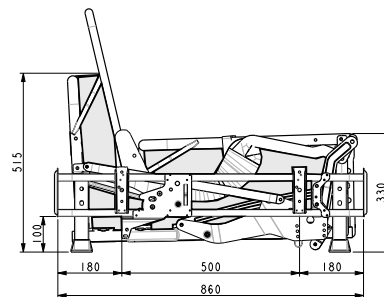

Length: 198 cm  
Width: 140 / 160 / 180 cm

- A self-supporting mechanism with a base frame allowing a knock-down upholstery to supply the action separately from the upholstered parts.
- Fixed backrest and seat cushions, no need to remove while opening the action.
- 2 zone slats for individual comfort.
- The luxury of a comfort bed with a 14 cm mattress either foam (depending of density) or spring.
- Strong interchangeable GOODSIDE® fibreglas slats.

## Backrest options

310- 360 - 440 - 480 mm height

With middle bar  
480 - 570 mm height

With grid  
570 mm height

Quilt holder

## Accessories

Male gliders

Link arm/back

Mattress strap

| Ref          | A      | B mattress |
|--------------|--------|------------|
| 202 / 180 cm | 202 cm | 180 cm     |
| 182 / 160 cm | 182 cm | 160 cm     |
| 162 / 140 cm | 162 cm | 140 cm     |