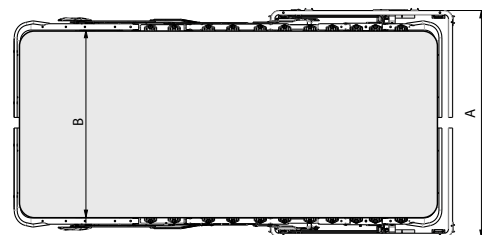

## Backrest options

310- 360 - 440 - 480 mm height

With middle bar  
480 - 570 mm height

With grid  
570 mm height

Quilt holder

## Accessories

Male gliders

Link arm/back

Mattress strap

| Ref          | A      | B mattress |
|--------------|--------|------------|
| 202 / 180 cm | 202 cm | 180 cm     |
| 182 / 160 cm | 182 cm | 160 cm     |
| 162 / 140 cm | 162 cm | 140 cm     |