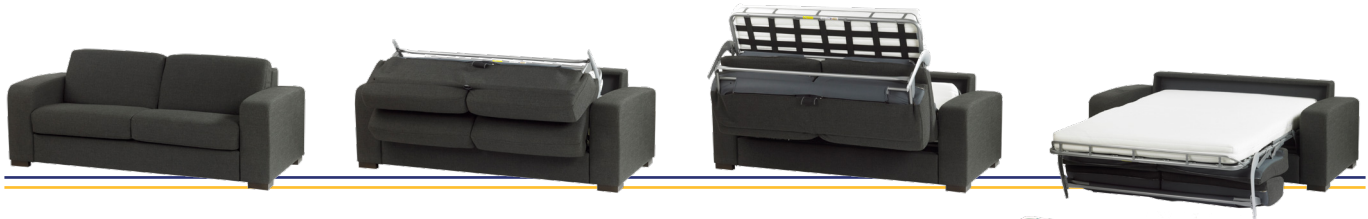

Length: 198 cm  
Width: 140 / 160 / 180 cm

- A self-supporting mechanism with a base frame allowing a knock-down upholstery to supply the action separately from the upholstered parts.
- Fixed backrest and seat cushions, no need to remove while opening the action.
- 2 zone slats for individual comfort.
- The luxury of a comfort bed with a 14 cm mattress either foam (depending of density) or spring.
- Strong interchangeable GOODSIDE® fibreglas slats.

# Nova H<sup>14</sup> Bi-Zone GOODSIDE®

Interchangeable slats

Upholstery in knock-down with female gliders welded on the base and male gliders on the upholstery

Sedac - Belgium

## Backrest options

310- 360 - 440 - 480 mm height

With middle bar  
480 - 570 mm height

With grid  
570 mm height

Quilt holder