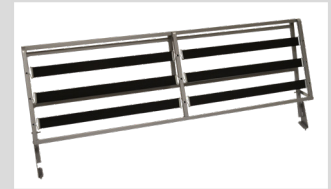

Length: 198 cm  
Width: 140 / 160 / 180 cm

- A self-supporting mechanism with a base frame allowing a knock-down upholstery to supply the action separately from the upholstered parts.
- Fixed backrest and seat cushions, no need to remove while opening the action.
- 2 zone slats for individual comfort.
- The luxury of a comfort bed with a 14 cm mattress either foam (depending of density) or spring.
- Strong interchangeable GOODSIDE® fibreglas slats.

# Nova H<sup>14</sup> Bi-Zone GOODSIDE®

Interchangeable slats

Upholstery in knock-down with female gliders welded on the base and male gliders on the upholstery

Sedac - Belgium

## Backrest options

310- 360 - 440 - 480 mm height

With middle bar  
480 - 570 mm height

With grid  
570 mm height

Quilt holder

## Accessories

Male gliders

Link arm/back

Mattress strap

| Ref          | A      | B mattress |
|--------------|--------|------------|
| 202 / 180 cm | 202 cm | 180 cm     |
| 182 / 160 cm | 182 cm | 160 cm     |
| 162 / 140 cm | 162 cm | 140 cm     |