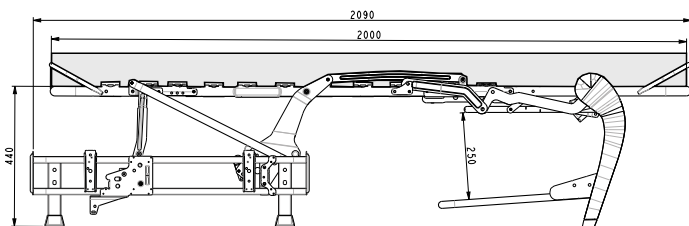

## Backrest options

310- 360 - 440 - 480 mm height

With middle bar  
480 - 570 mm height

With grid  
570 mm height

Quilt holder

## Accessories

Male gliders

Link arm/back

Mattress strap

| Ref          | A      | B mattress |
|--------------|--------|------------|
| 202 / 180 cm | 202 cm | 180 cm     |
| 182 / 160 cm | 182 cm | 160 cm     |
| 162 / 140 cm | 162 cm | 140 cm     |