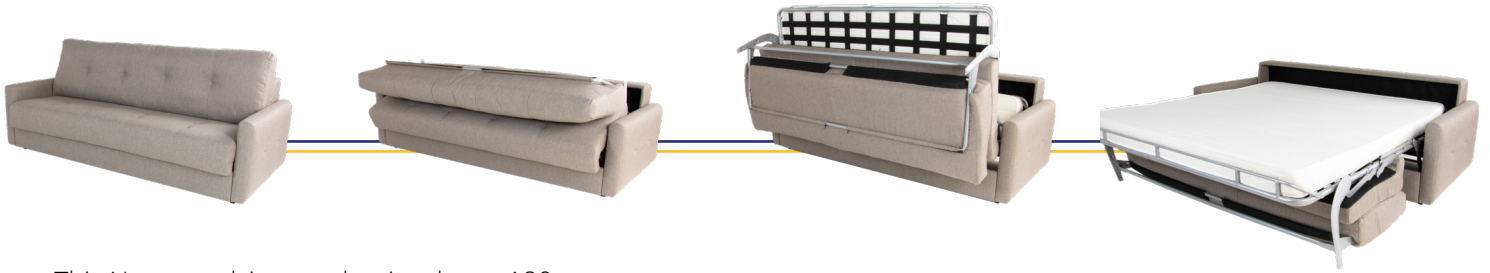

Length: 198 cm
Width: 180 cm

- A self-supporting revolving mechanism with a base frame allowing a knock-down upholstery to supply the action separately from the upholstered parts.
- Fixed backrest and seat cushions, no need to remove while opening the action.
- Mattres width of 180 cm.
- The luxury of a comfort bed with a 14 cm mattress either foam (depending of density) or spring.

Nova H¹⁴ 180

Sedac - Belgium

This Nova revolving mechanism has a 180 cm mattress for more sleeping space. The pleasure of a full king size bed in combination with a comfortable sofa.

Available with GOODSIDE® slats

Backrest options

480 mm height

Accessories

Male gliders

Link arm/back

Ref	A	B mattress
202/180 cm	202 cm	180 cm

01/2024 We reserve the right to modify our products without prior advice. All pictures shown are for illustration purpose only. Actual product may vary.