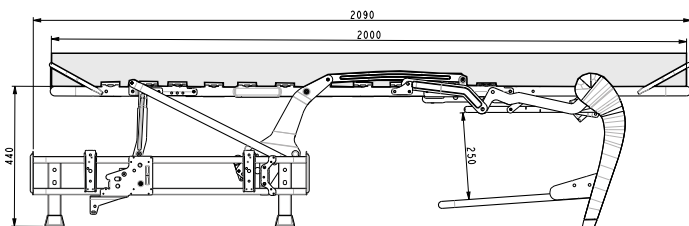

Length: 198 cm
Width: 180 cm

- A self-supporting revolving mechanism with a base frame allowing a knock-down upholstery to supply the action separately from the upholstered parts.
- Fixed backrest and seat cushions, no need to remove while opening the action.
- Mattres width of 180 cm.
- The luxury of a comfort bed with a 14 cm mattress either foam (depending of density) or spring.

Nova H¹⁴ 180

Sedac - Belgium

This Nova revolving mechanism has a 180 cm mattress for more sleeping space. The pleasure of a full king size bed in combination with a comfortable sofa.

Available with GOODSIDE® slats

Backrest options

480 mm height

Accessories

Male gliders

Link arm/back

Ref	A	B mattress
202/180 cm	202 cm	180 cm

01/2024 We reserve the right to modify our products without prior advice. All pictures shown are for illustration purpose only. Actual product may vary.