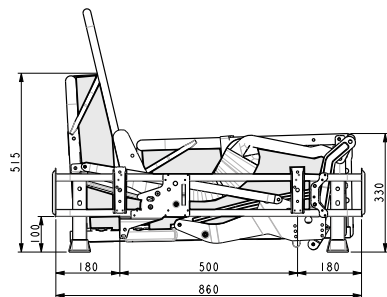

Length: 198 cm
Width: 180 cm

- A self-supporting revolving mechanism with a base frame allowing a knock-down upholstery to supply the action separately from the upholstered parts.
- Fixed backrest and seat cushions, no need to remove while opening the action.
- Mattres width of 180 cm.
- The luxury of a comfort bed with a 14 cm mattress either foam (depending of density) or spring.

Nova H¹⁴ 180

Sedac - Belgium

This Nova revolving mechanism has a 180 cm mattress for more sleeping space. The pleasure of a full king size bed in combination with a comfortable sofa.

Available with GOODSIDE® slats

Backrest options

480 mm height

Accessories

Male gliders

Link arm/back

Ref	A	B mattress
202/180 cm	202 cm	180 cm

01/2024 We reserve the right to modify our products without prior advice. All pictures shown are for illustration purpose only. Actual product may vary.