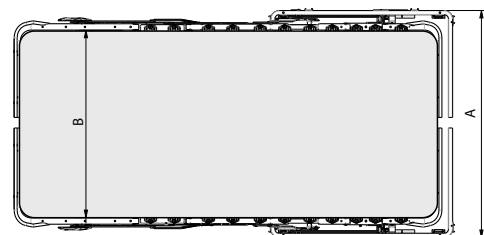

Length: 198 cm
Width: 180 cm

- A self-supporting revolving mechanism with a base frame allowing a knock-down upholstery to supply the action separately from the upholstered parts.
- Fixed backrest and seat cushions, no need to remove while opening the action.
- Mattres width of 180 cm.
- The luxury of a comfort bed with a 14 cm mattress either foam (depending of density) or spring.

Nova H¹⁴ 180

Sedac - Belgium

This Nova revolving mechanism has a 180 cm mattress for more sleeping space. The pleasure of a full king size bed in combination with a comfortable sofa.

Available with GOODSIDE® slats

Backrest options

480 mm height

Accessories

Male gliders

Link arm/back

Ref	A	B mattress
202/180 cm	202 cm	180 cm

01/2024 We reserve the right to modify our products without prior advice. All pictures shown are for illustration purpose only. Actual product may vary.