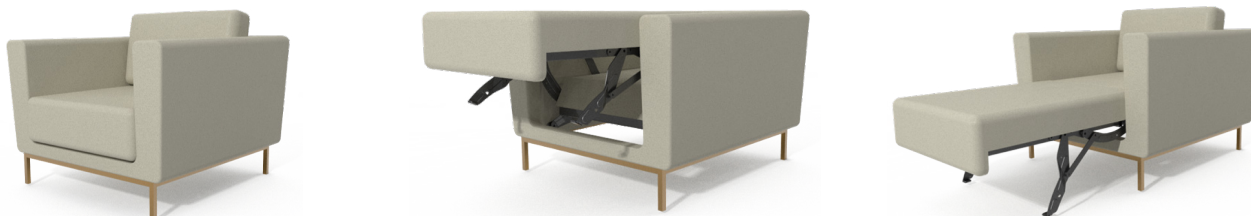

Length: 190 to 200 cm
Width: 140 to 160 cm

- This mechanism offers a perfect seating comfort.
- The parallel sleeping width with anti-tilt safety.
- A zero wall model with a minimum distance between wall and end
- Different upholstery and functions can be given to the mechanism.

BQ EZ

Sedac - Belgium

Demo Video

Different design possibilities :

03/2023 We reserve the right to modify our products without prior advice. All pictures shown are for illustration purpose only. Actual product may vary.