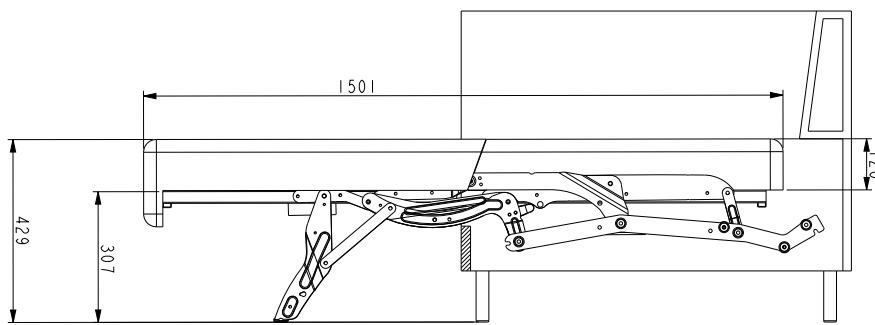

Different design possibilities :

03/2023 We reserve the right to modify our products without prior advice. All pictures shown are for illustration purpose only. Actual product may vary.