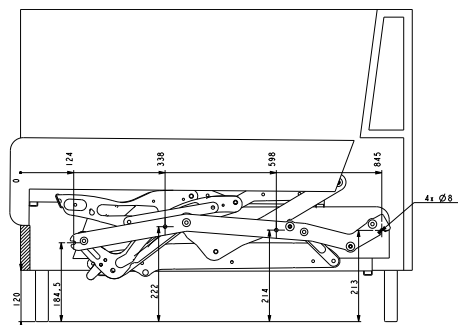

Different design possibilities :

03/2023 We reserve the right to modify our products without prior advice. All pictures shown are for illustration purpose only. Actual product may vary.