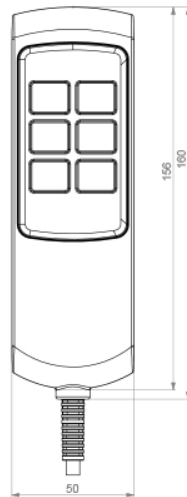

Controller	Cable handset for direct control
Number of keys	6
Function LED	No
Integrated flashlight/torch	No
Backlight / colour	No
Housing colour	Housing colour (top/bottom) black/black

Additional characteristics

Protection degree	IP20
Relative humidity	30 - 75%
Ambient temperature	+10 - +40°C

Vorderansicht
Front view

Seitenansicht
Side view

Draufsicht
Top view