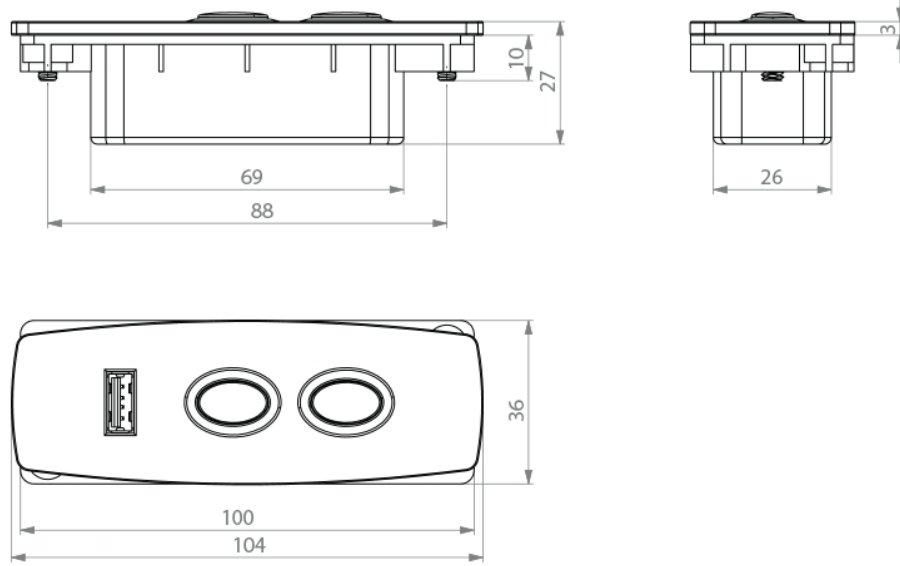

CHAIR CONTROL MP

A Phoenix Mecano Brand

Page 3/4 - stand of 03/2020